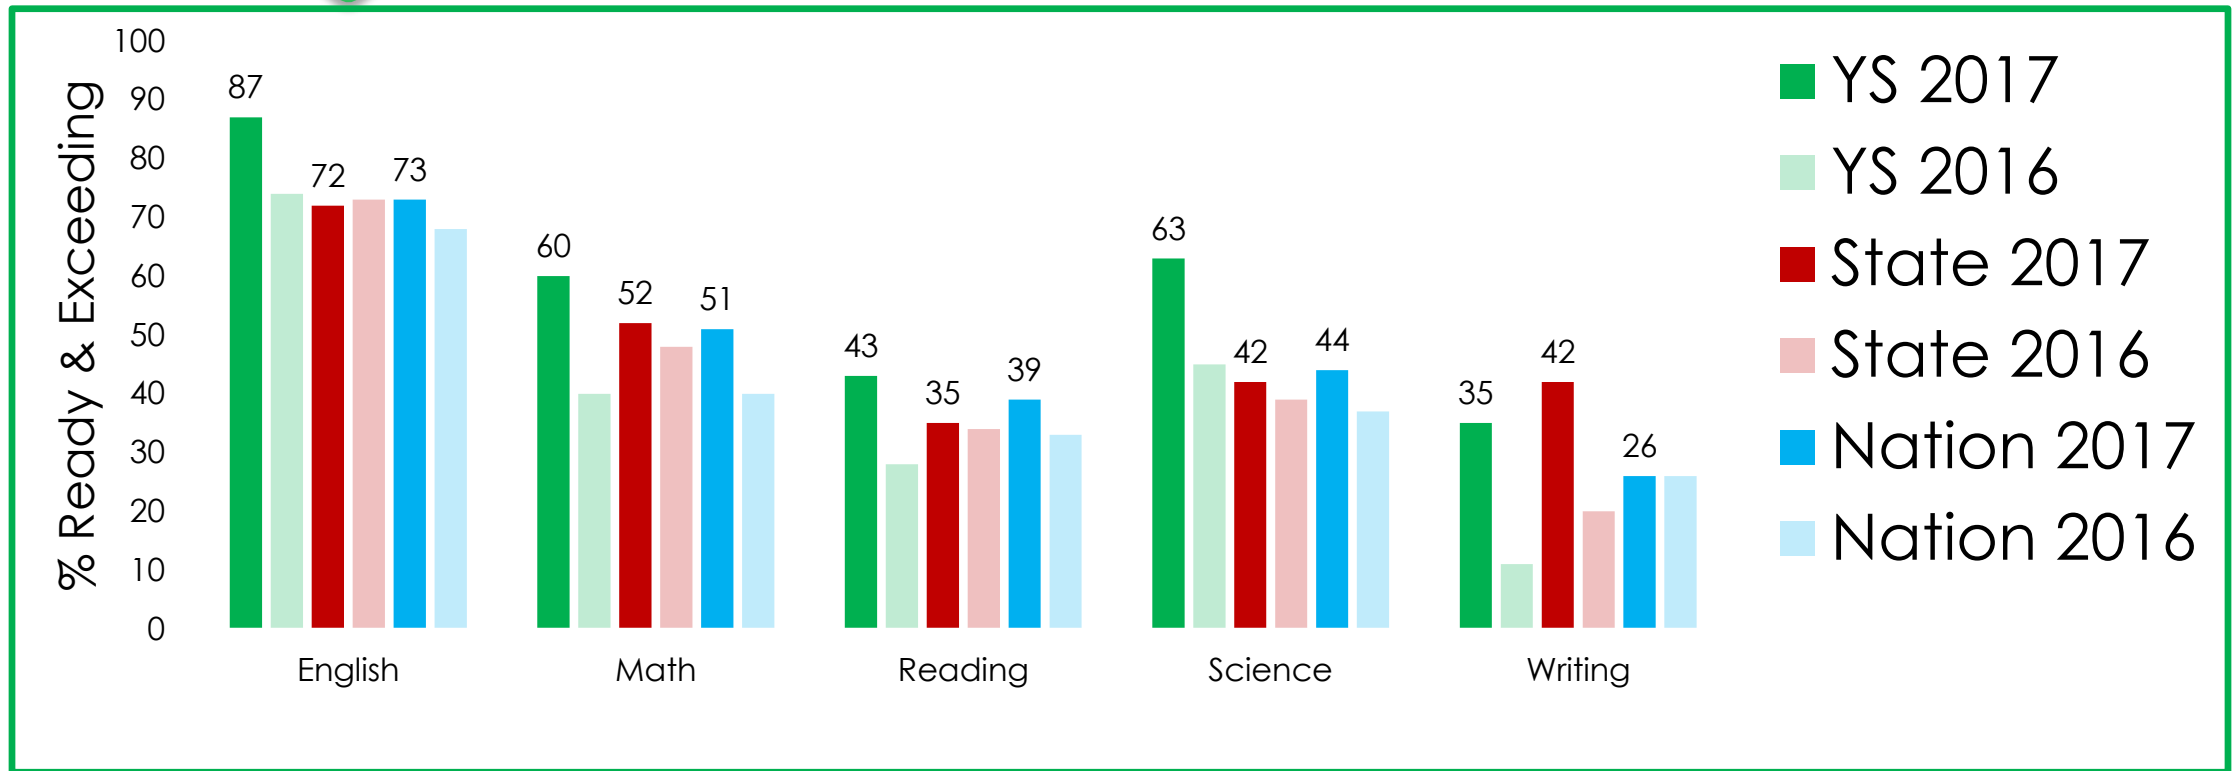

ACT ASPIRE GRADE 5

PERCENT OF STUDENTS READY OR EXCEEDING