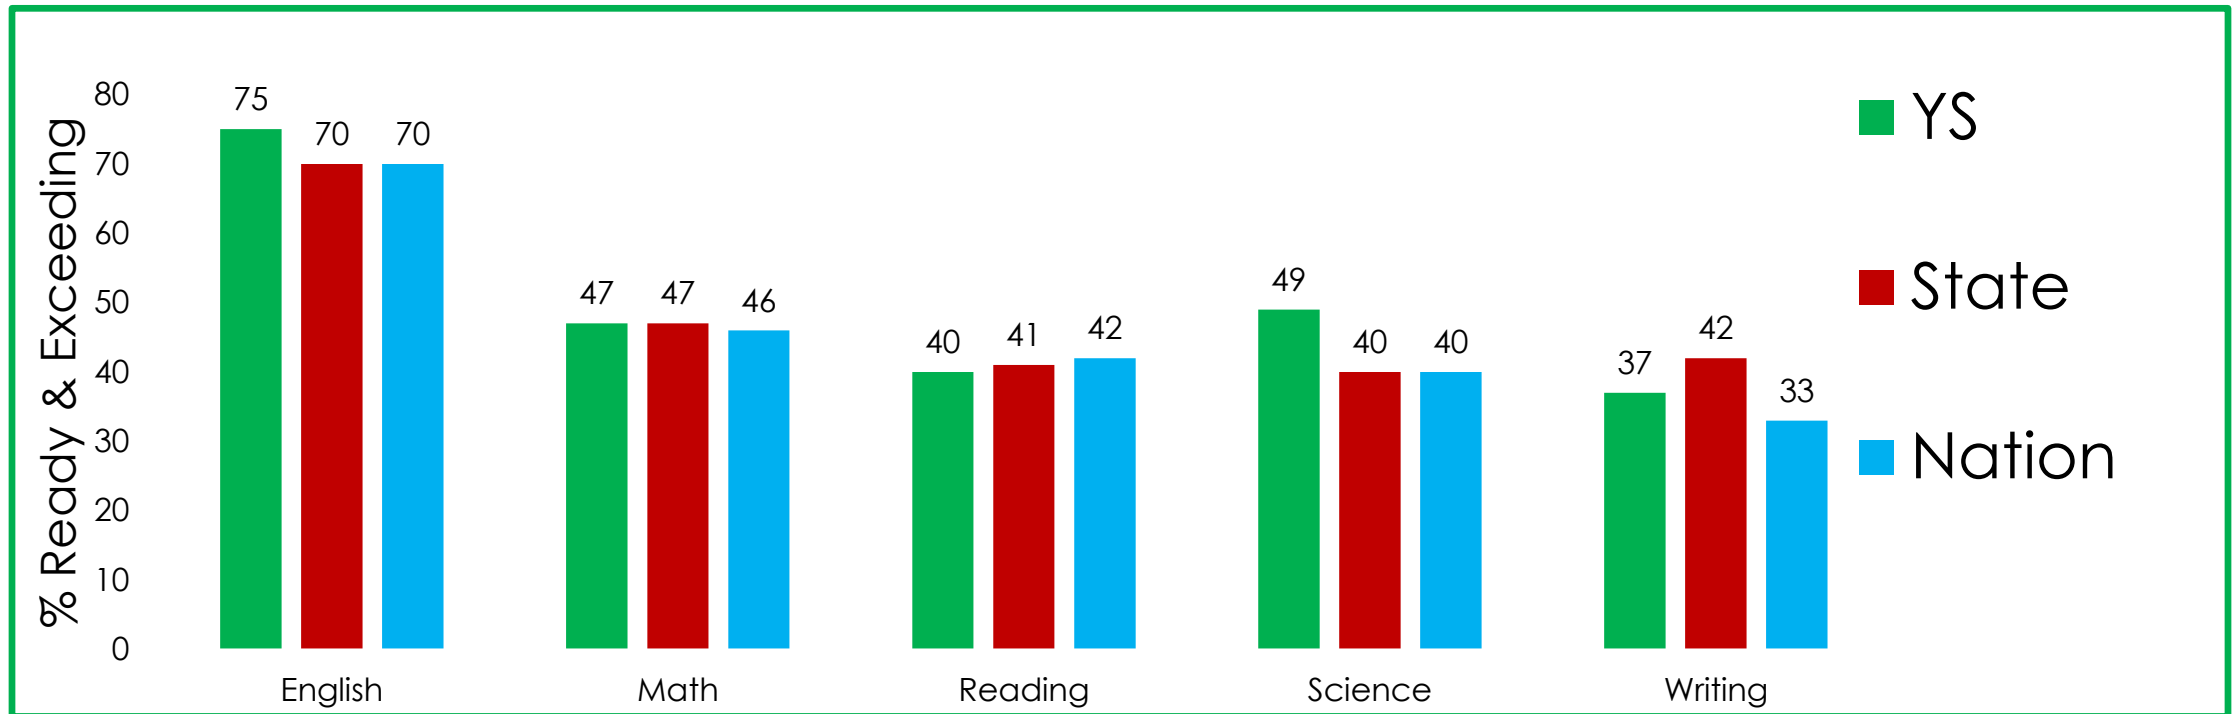

YELLVILLE – SUMMIT SCHOOL DISTRICT

2017 TESTING OVERVIEW

ACT ASPIRE DISTRICT

PERCENT OF STUDENTS READY OR EXCEEDING
GRADES 3-10

ACT ASPIRE GRADE 3

PERCENT OF STUDENTS READY OR EXCEEDING

ACT ASPIRE GRADE 4

PERCENT OF STUDENTS READY OR EXCEEDING