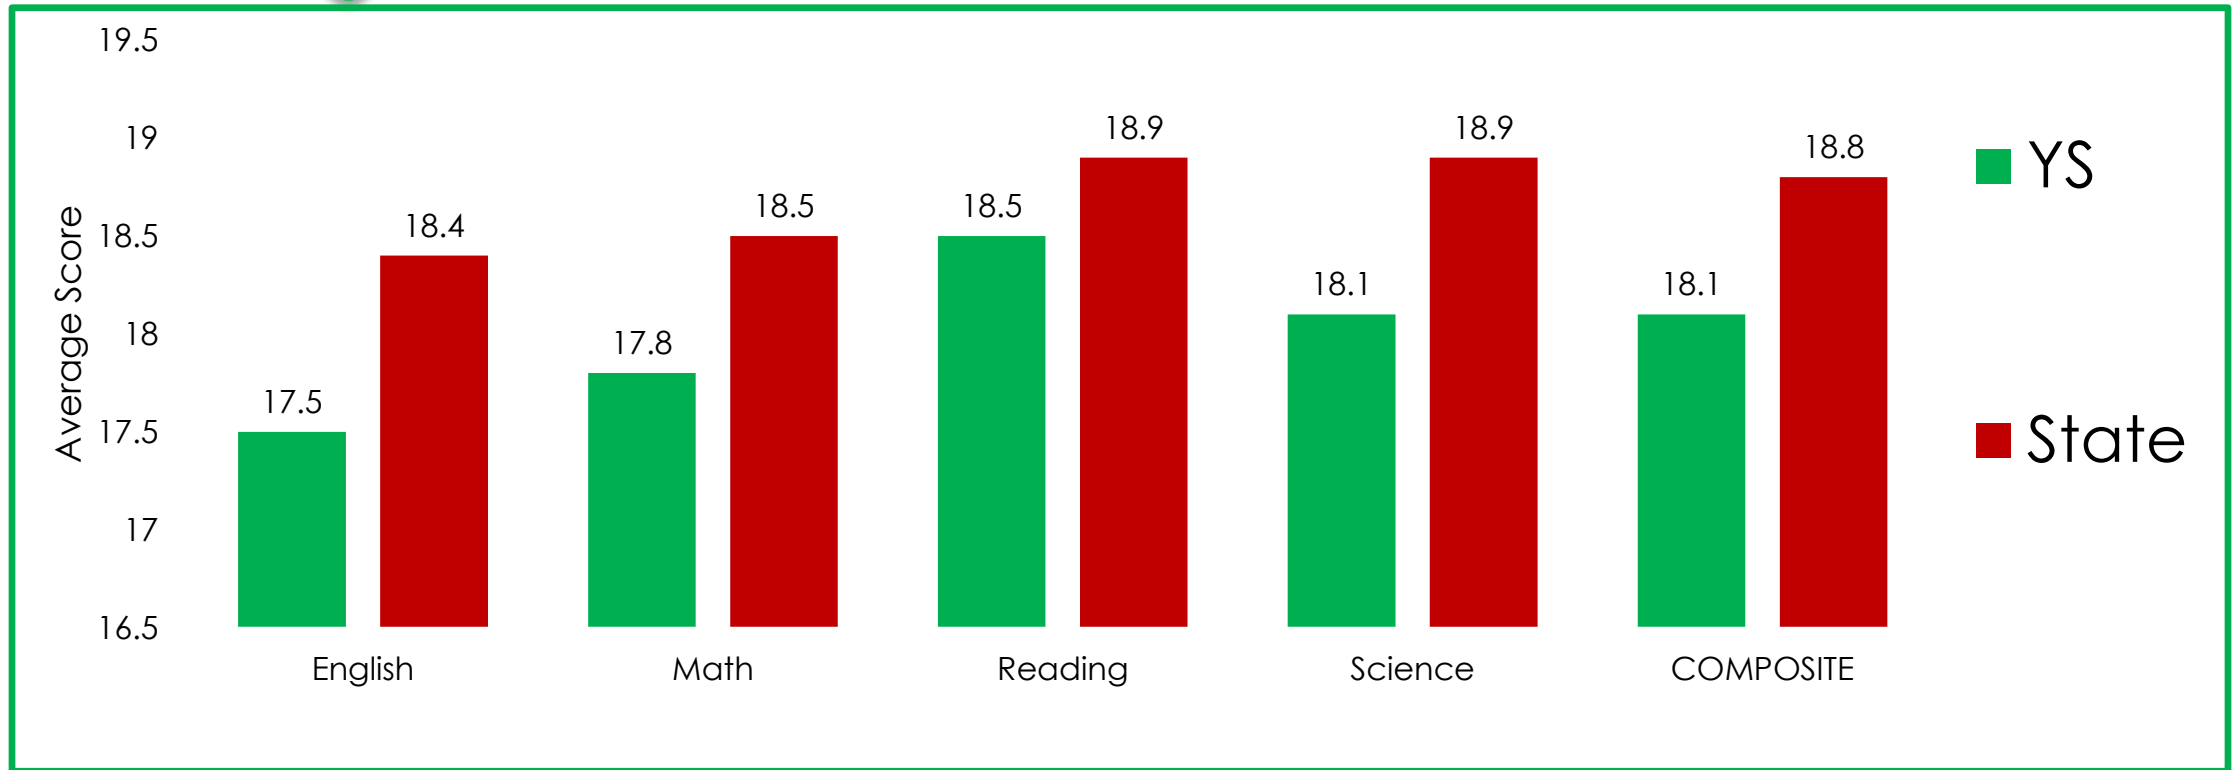

ACT ASPIRE GRADE 9

PERCENT OF STUDENTS READY OR EXCEEDING

ACT ASPIRE GRADE 10

PERCENT OF STUDENTS READY OR EXCEEDING

THE ACT

CLASS OF 2018

JUNIOR YEAR TEST – NEW REPORT

AVERAGE SCORES

THE ACT

CLASS OF 2017

AVERAGE SCORES