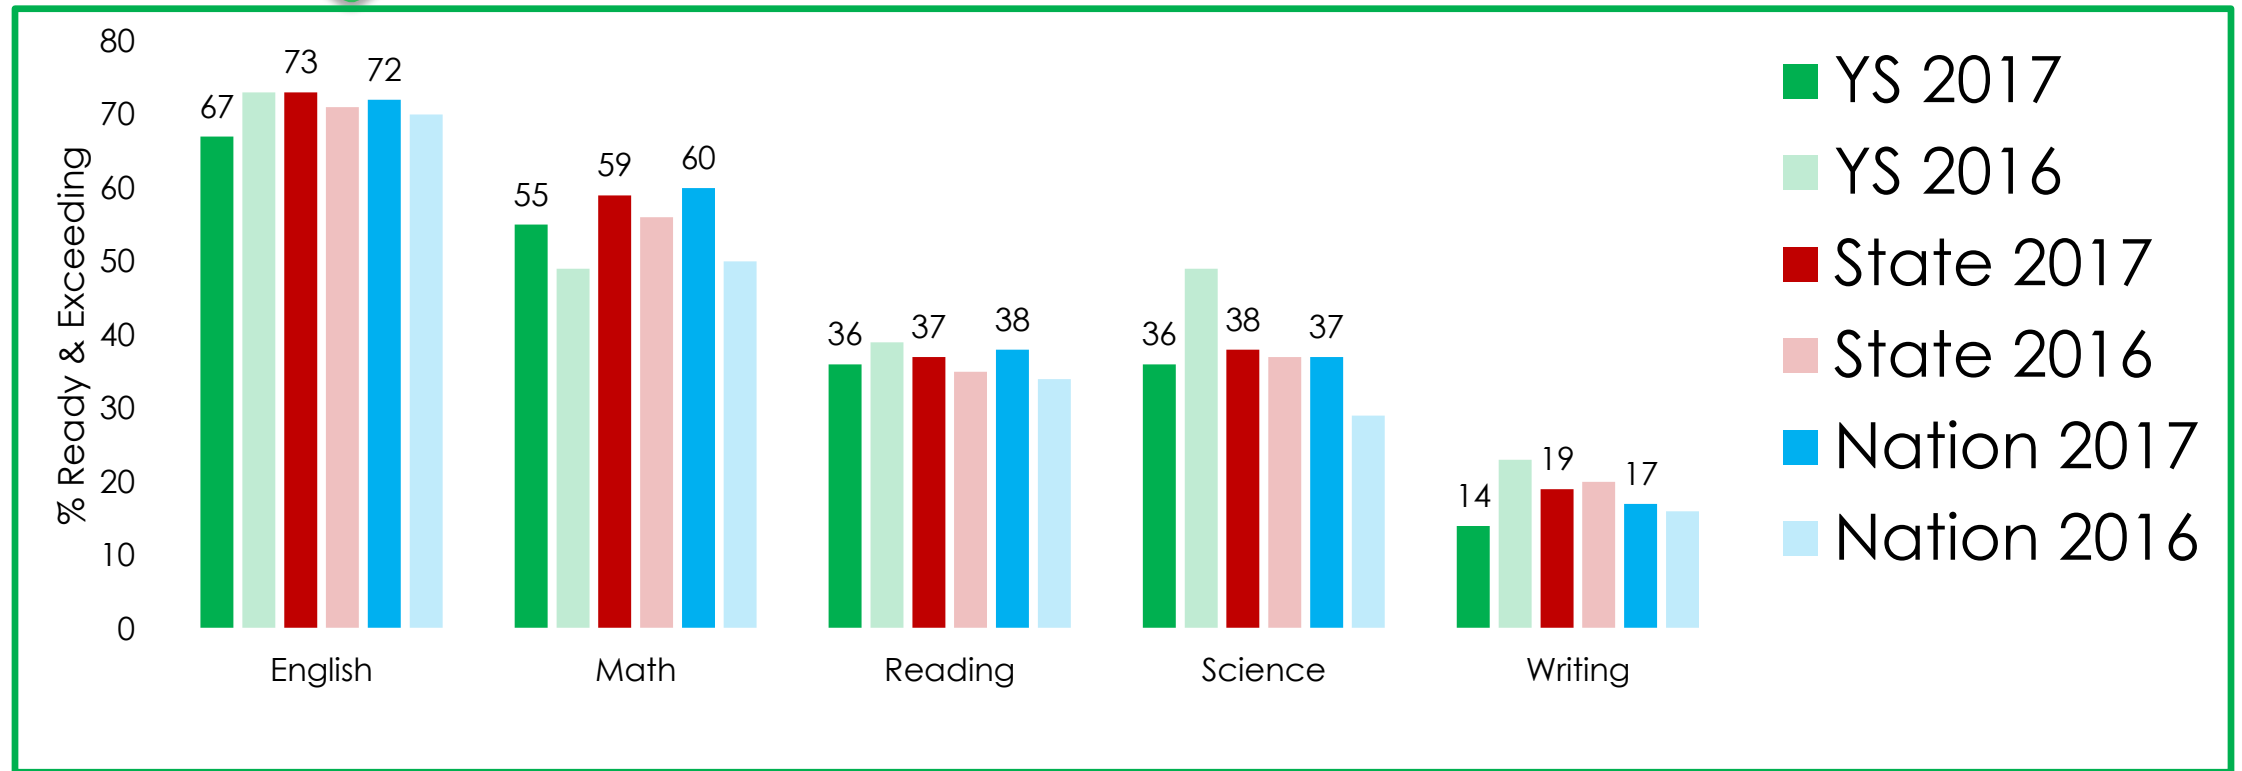

YELLVILLE – SUMMIT SCHOOL DISTRICT

2017 TESTING OVERVIEW

ACT ASPIRE DISTRICT

PERCENT OF STUDENTS READY OR EXCEEDING
GRADES 3-10

ACT ASPIRE GRADE 3

PERCENT OF STUDENTS READY OR EXCEEDING

ACT ASPIRE GRADE 4

PERCENT OF STUDENTS READY OR EXCEEDING