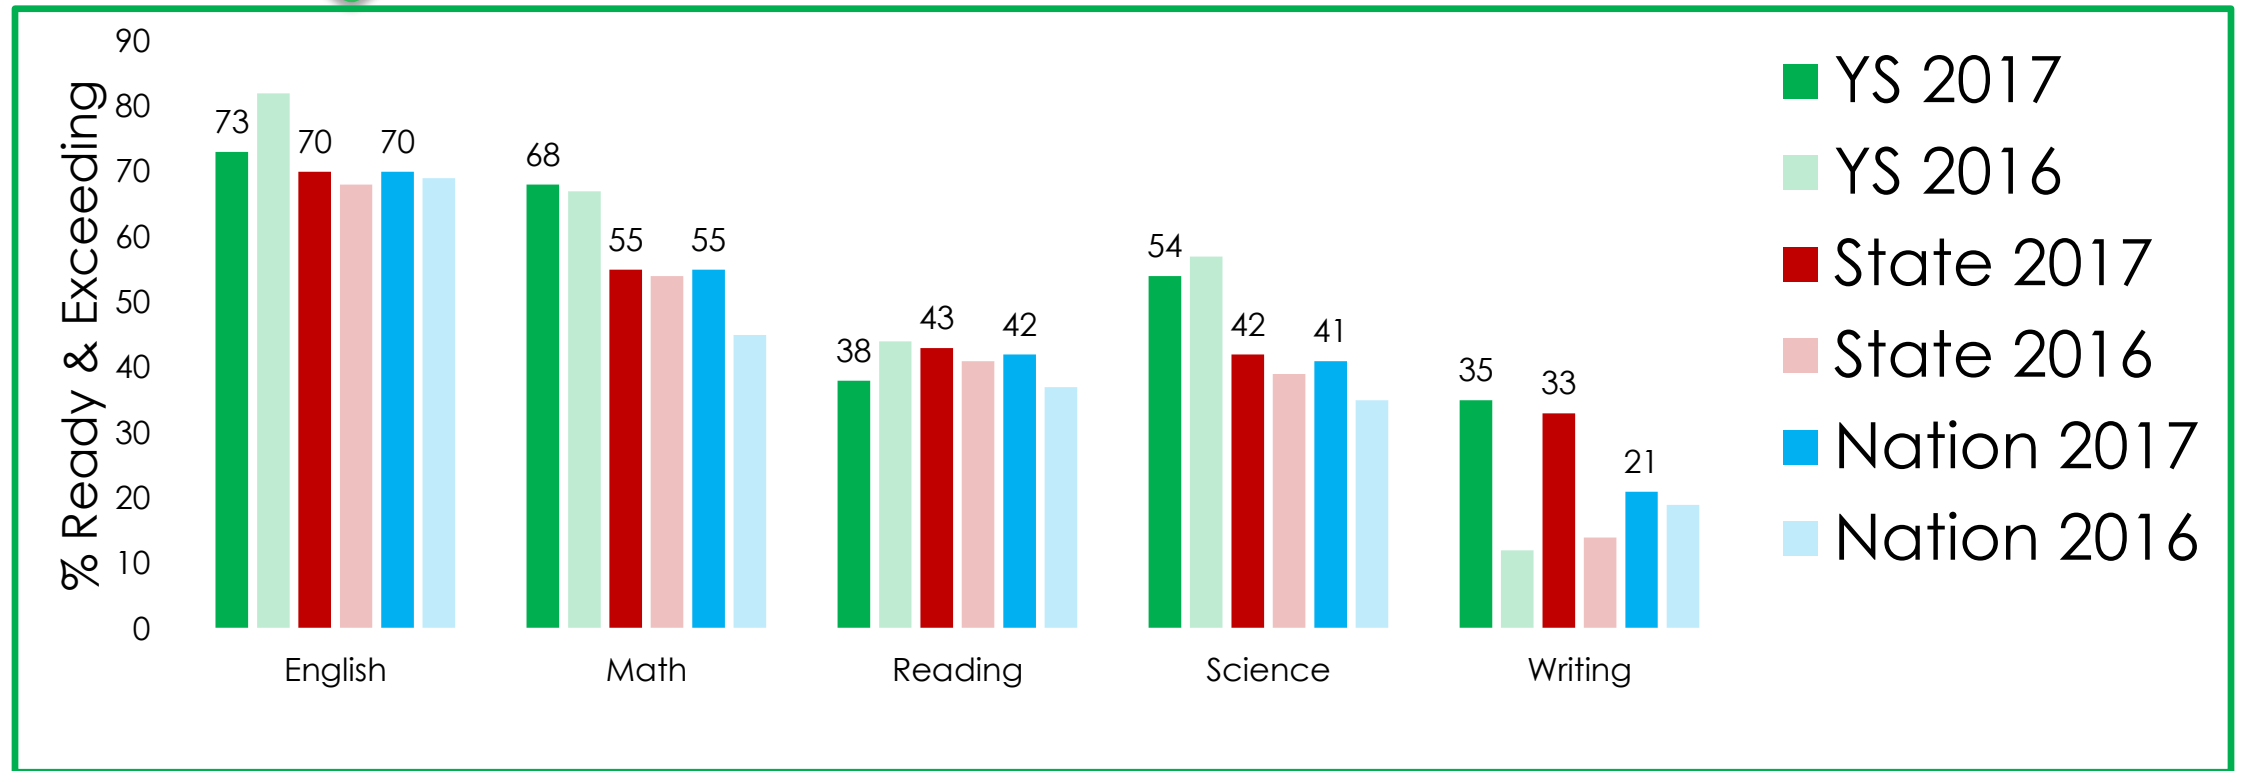

YELLVILLE – SUMMIT SCHOOL DISTRICT

2017 TESTING OVERVIEW

ACT ASPIRE DISTRICT

PERCENT OF STUDENTS READY OR EXCEEDING
GRADES 3-10

ACT ASPIRE GRADE 3

PERCENT OF STUDENTS READY OR EXCEEDING

ACT ASPIRE GRADE 4

PERCENT OF STUDENTS READY OR EXCEEDING