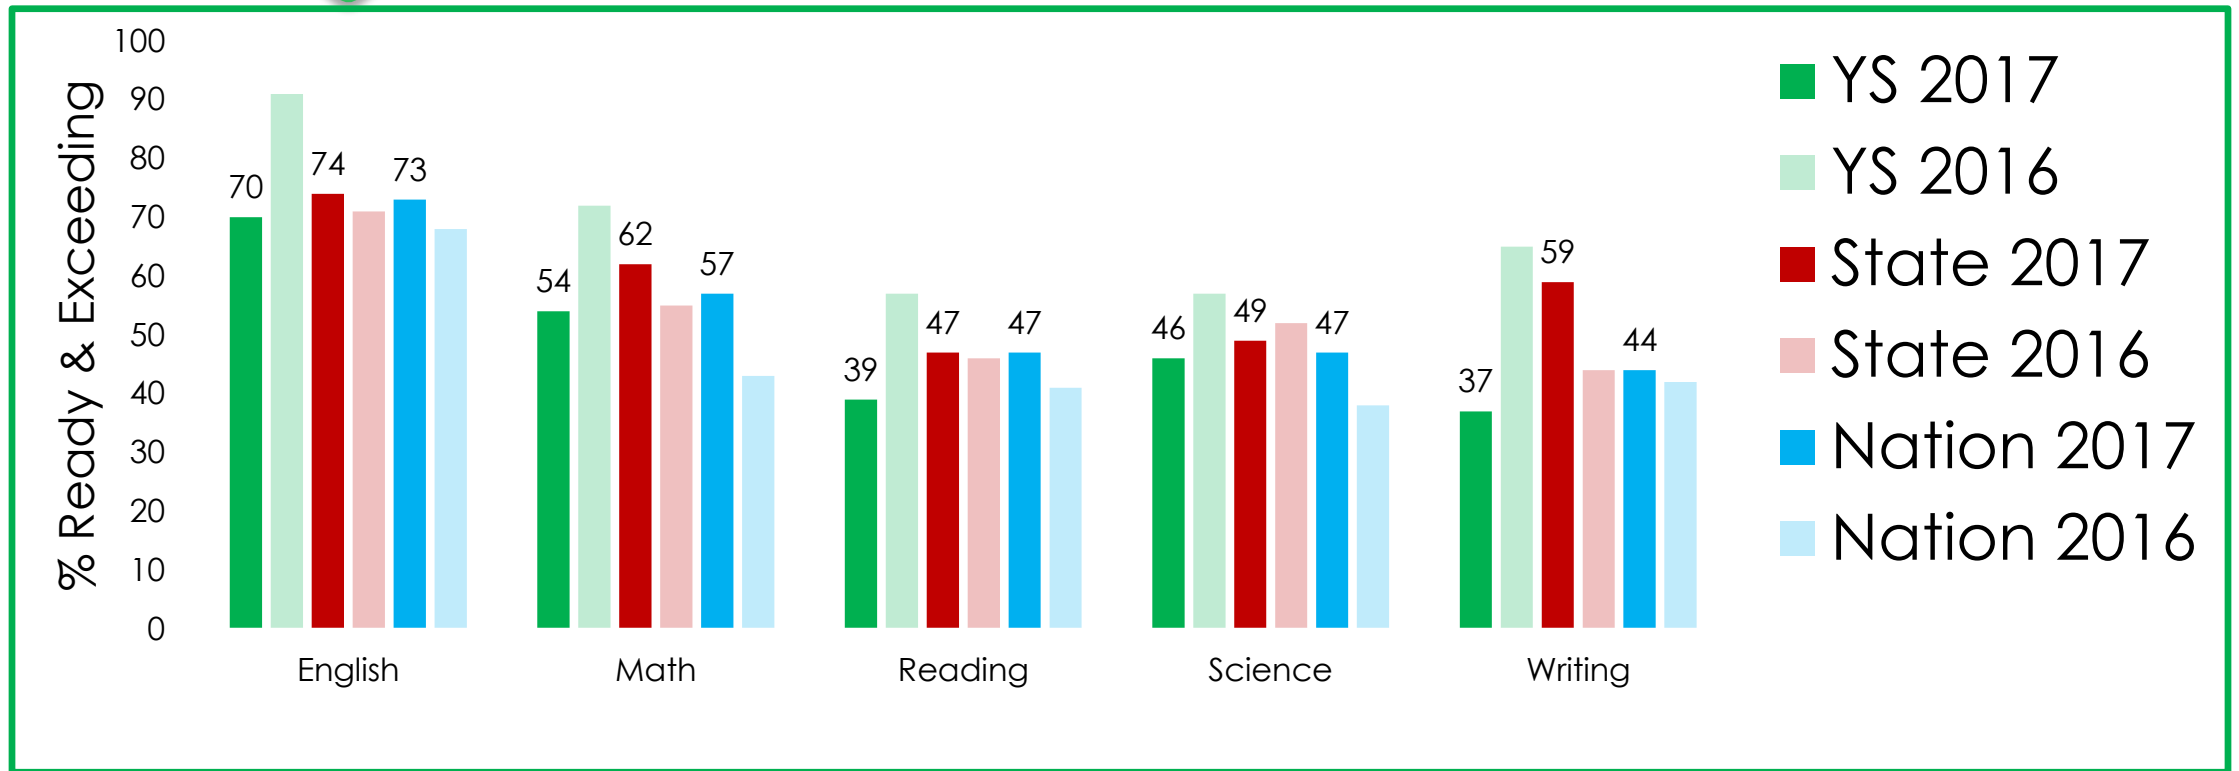

ACT ASPIRE GRADE 6

PERCENT OF STUDENTS READY OR EXCEEDING