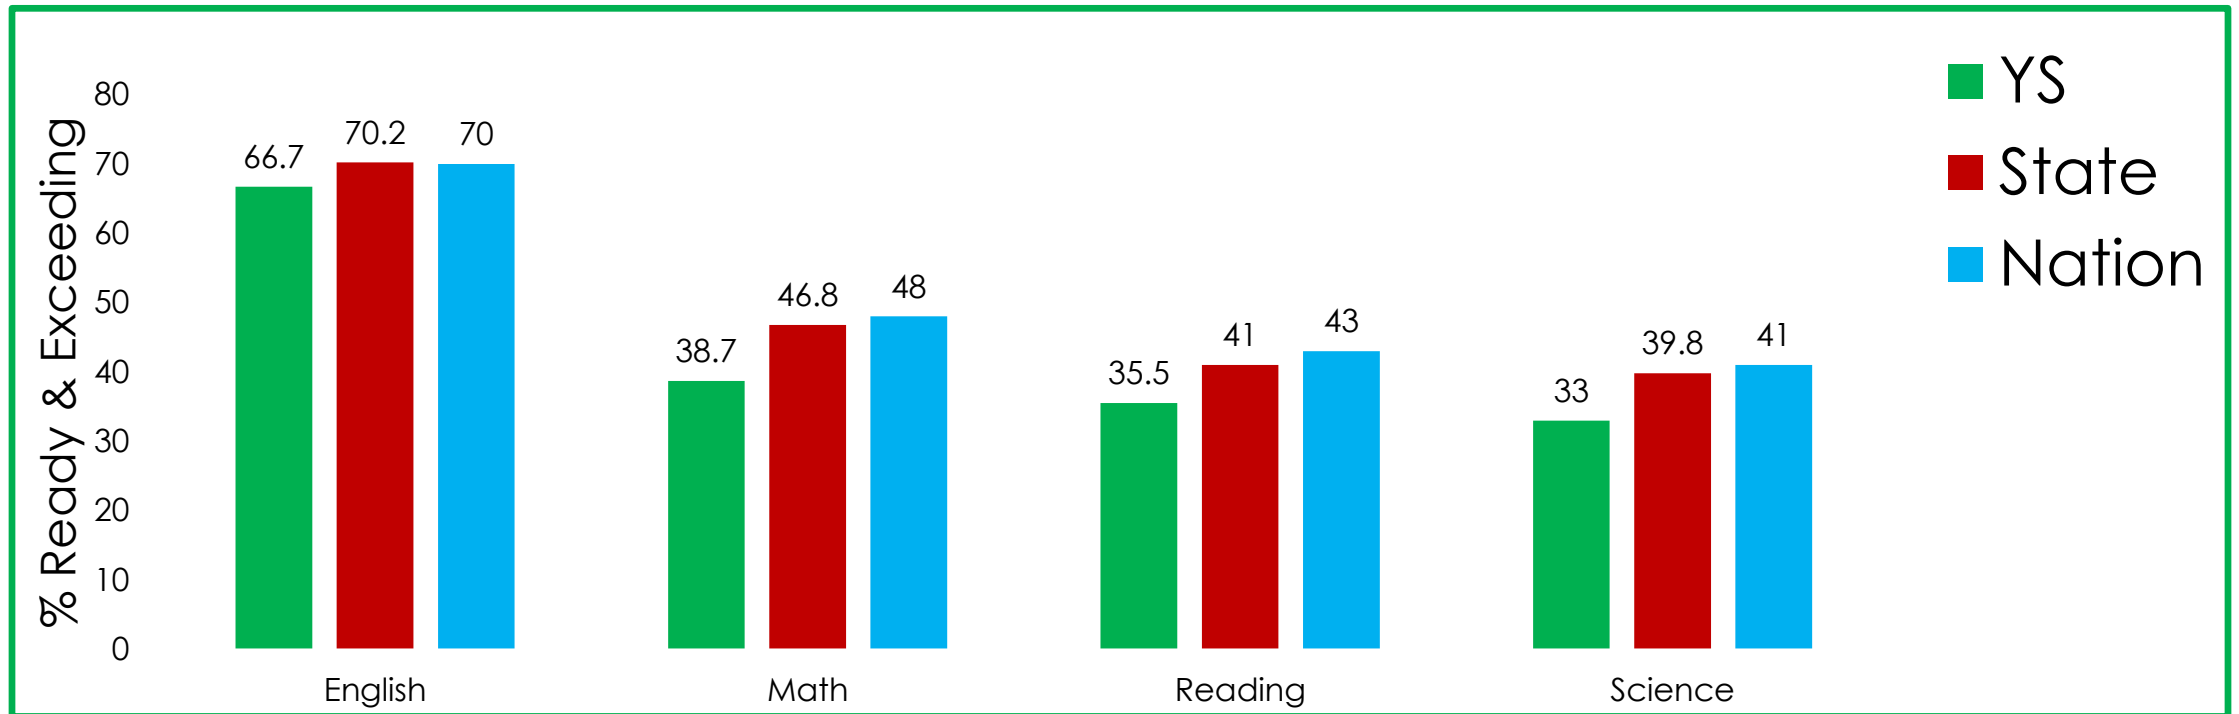

YELLYVILLE – SUMMIT SCHOOL DISTRICT

2018 TESTING OVERVIEW

ACT ASPIRE DISTRICT

PERCENT OF STUDENTS READY OR EXCEEDING
GRADES 3-10

ACT ASPIRE GRADE 3

PERCENT OF STUDENTS READY OR EXCEEDING

ACT ASPIRE GRADE 4

PERCENT OF STUDENTS READY OR EXCEEDING