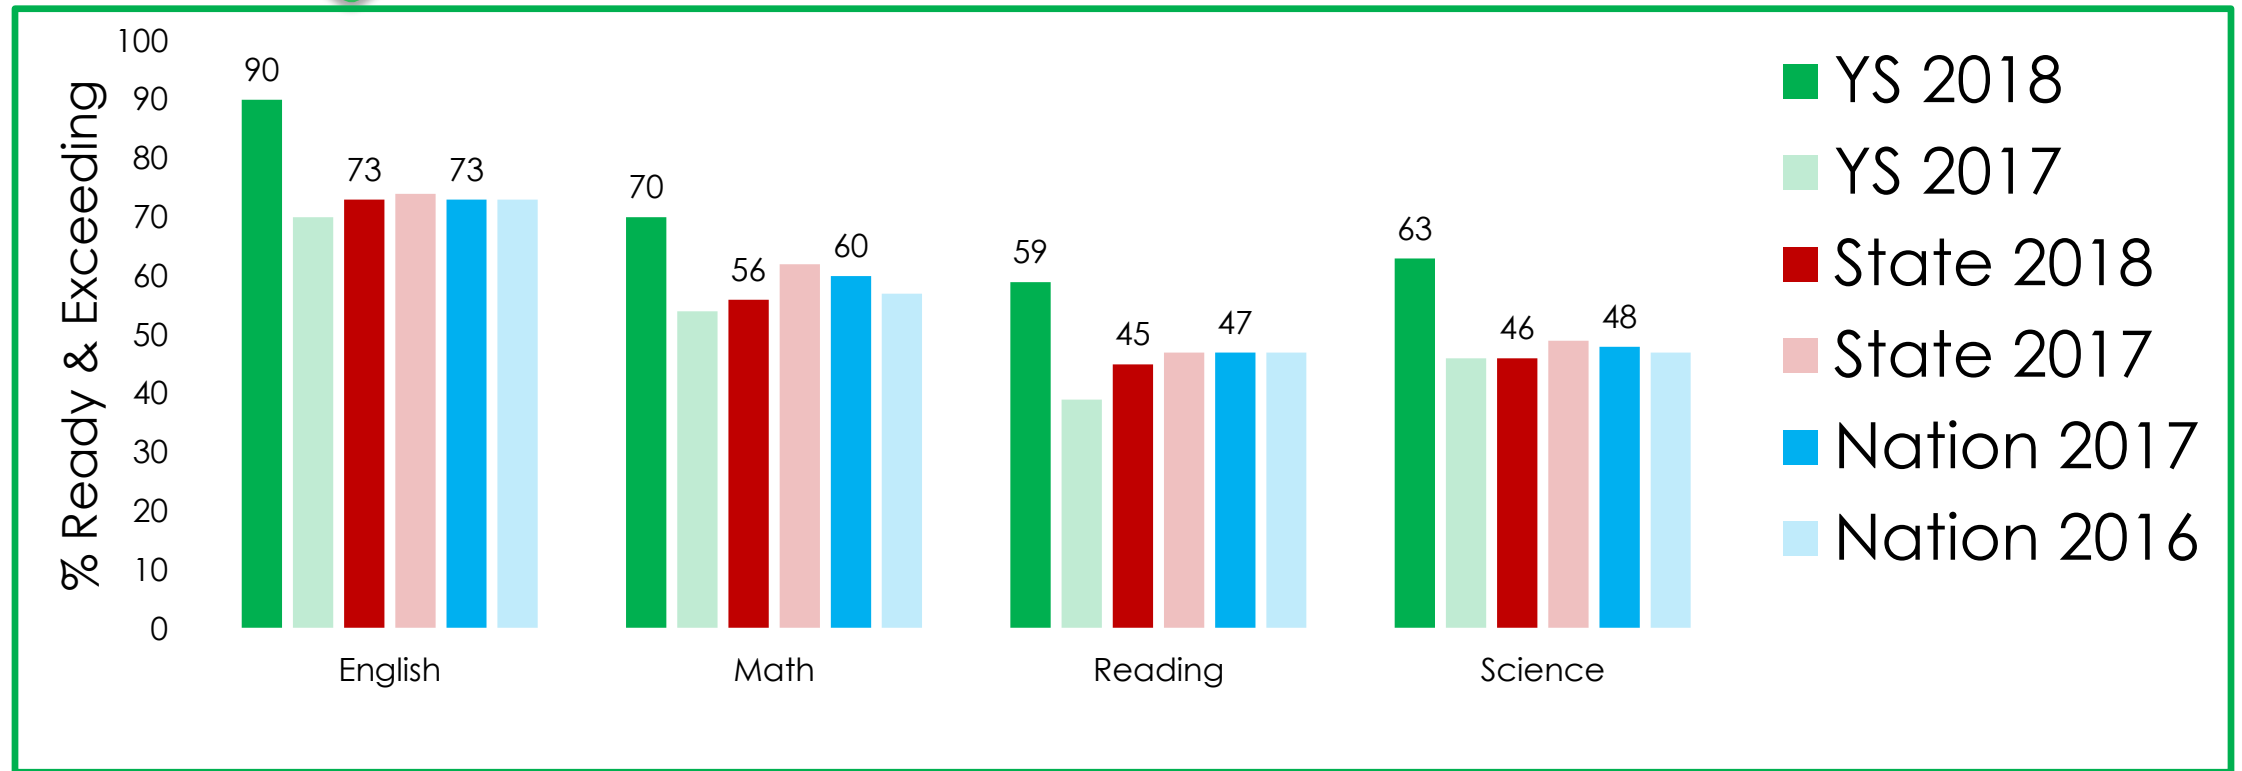

ACT ASPIRE GRADE 6

PERCENT OF STUDENTS READY OR EXCEEDING