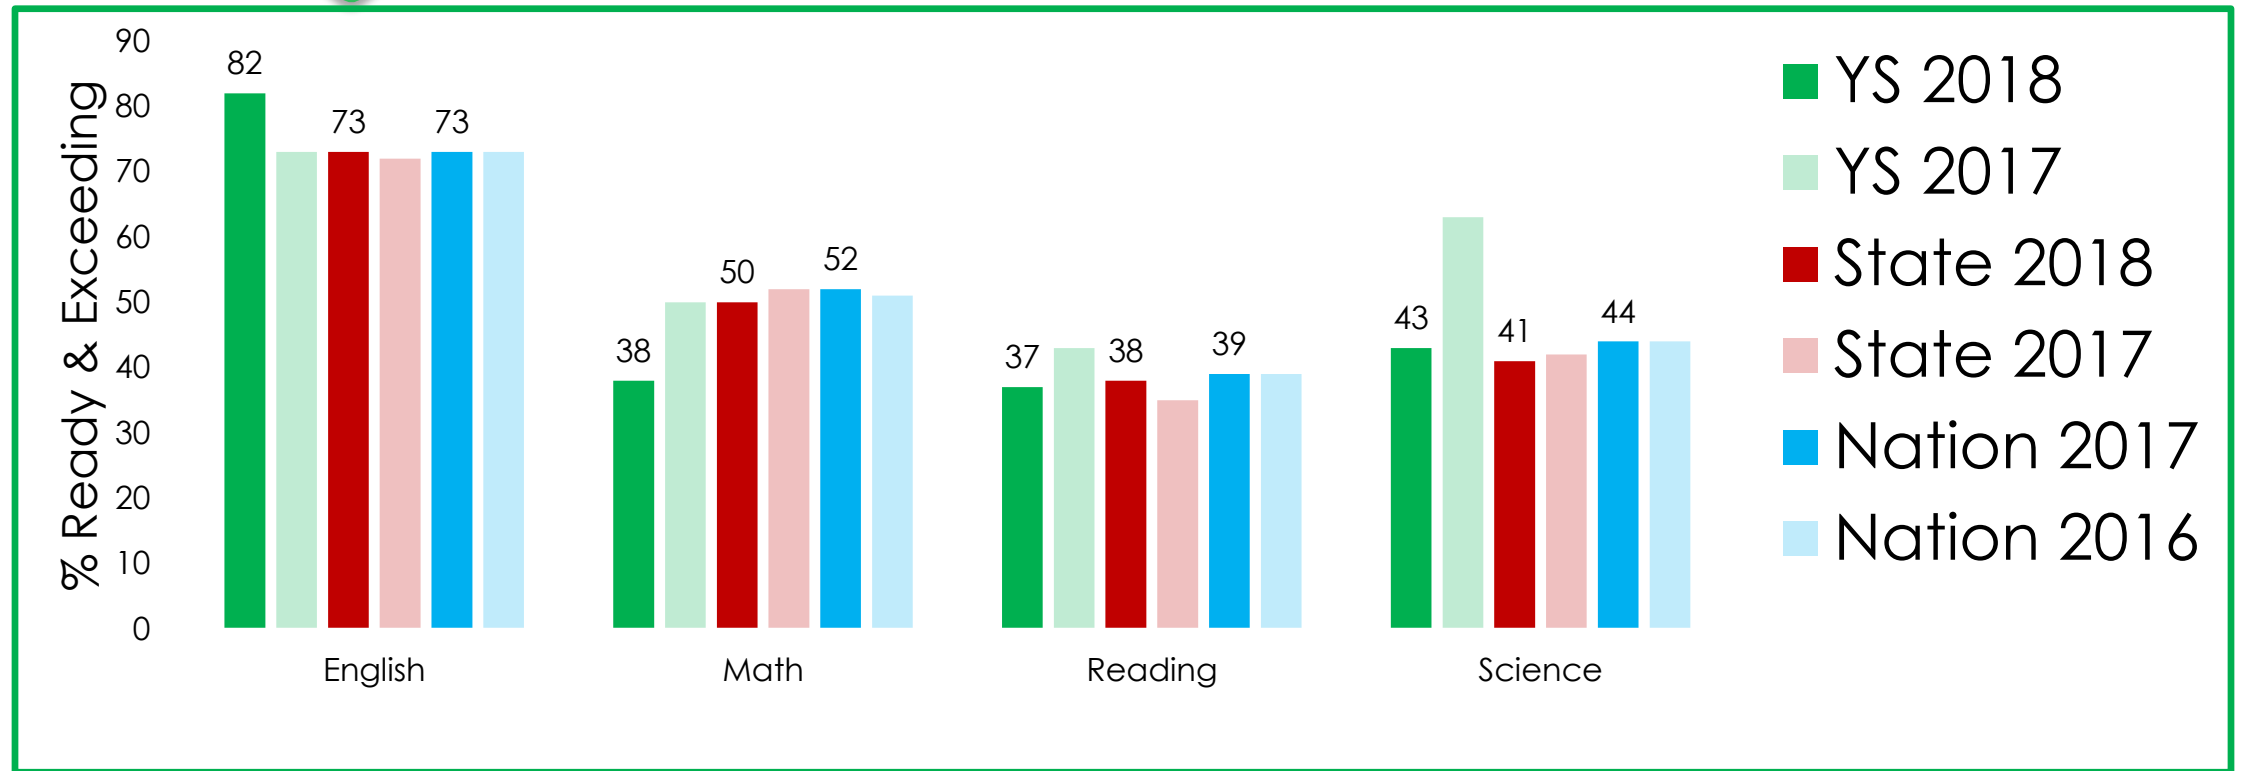

ACT ASPIRE GRADE 5

PERCENT OF STUDENTS READY OR EXCEEDING