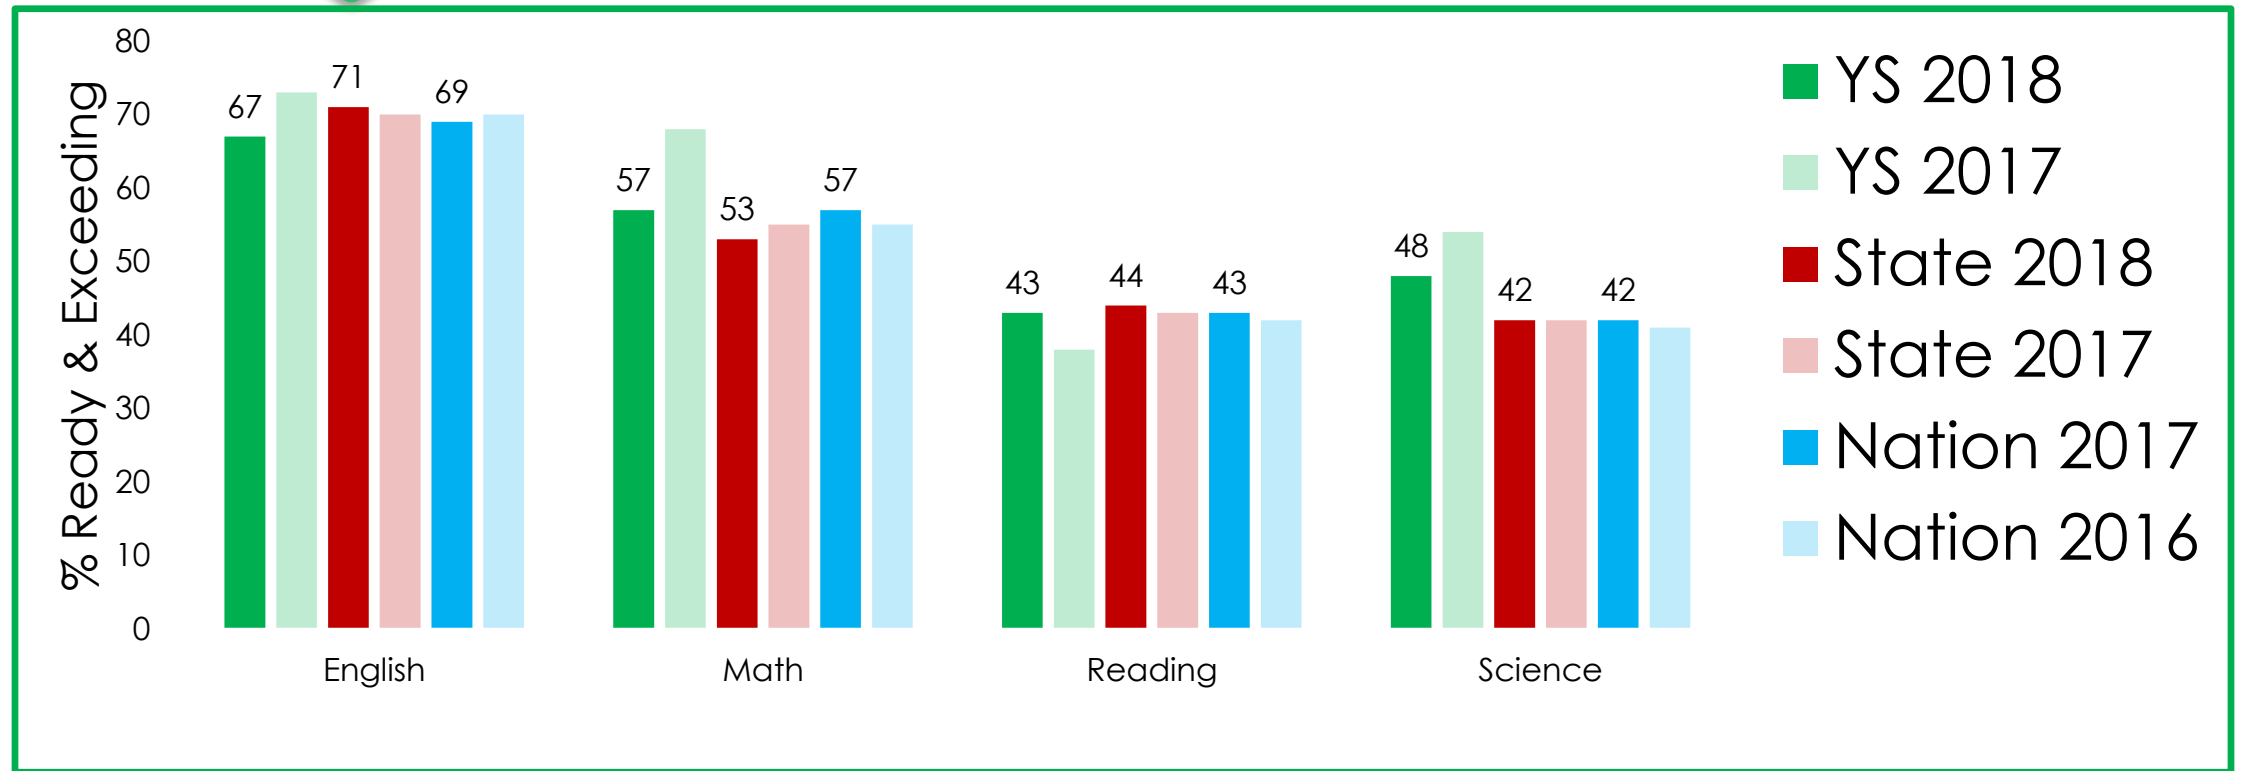

YELLYVILLE – SUMMIT SCHOOL DISTRICT

2018 TESTING OVERVIEW

ACT ASPIRE DISTRICT

PERCENT OF STUDENTS READY OR EXCEEDING
GRADES 3-10

ACT ASPIRE GRADE 3

PERCENT OF STUDENTS READY OR EXCEEDING

ACT ASPIRE GRADE 4

PERCENT OF STUDENTS READY OR EXCEEDING