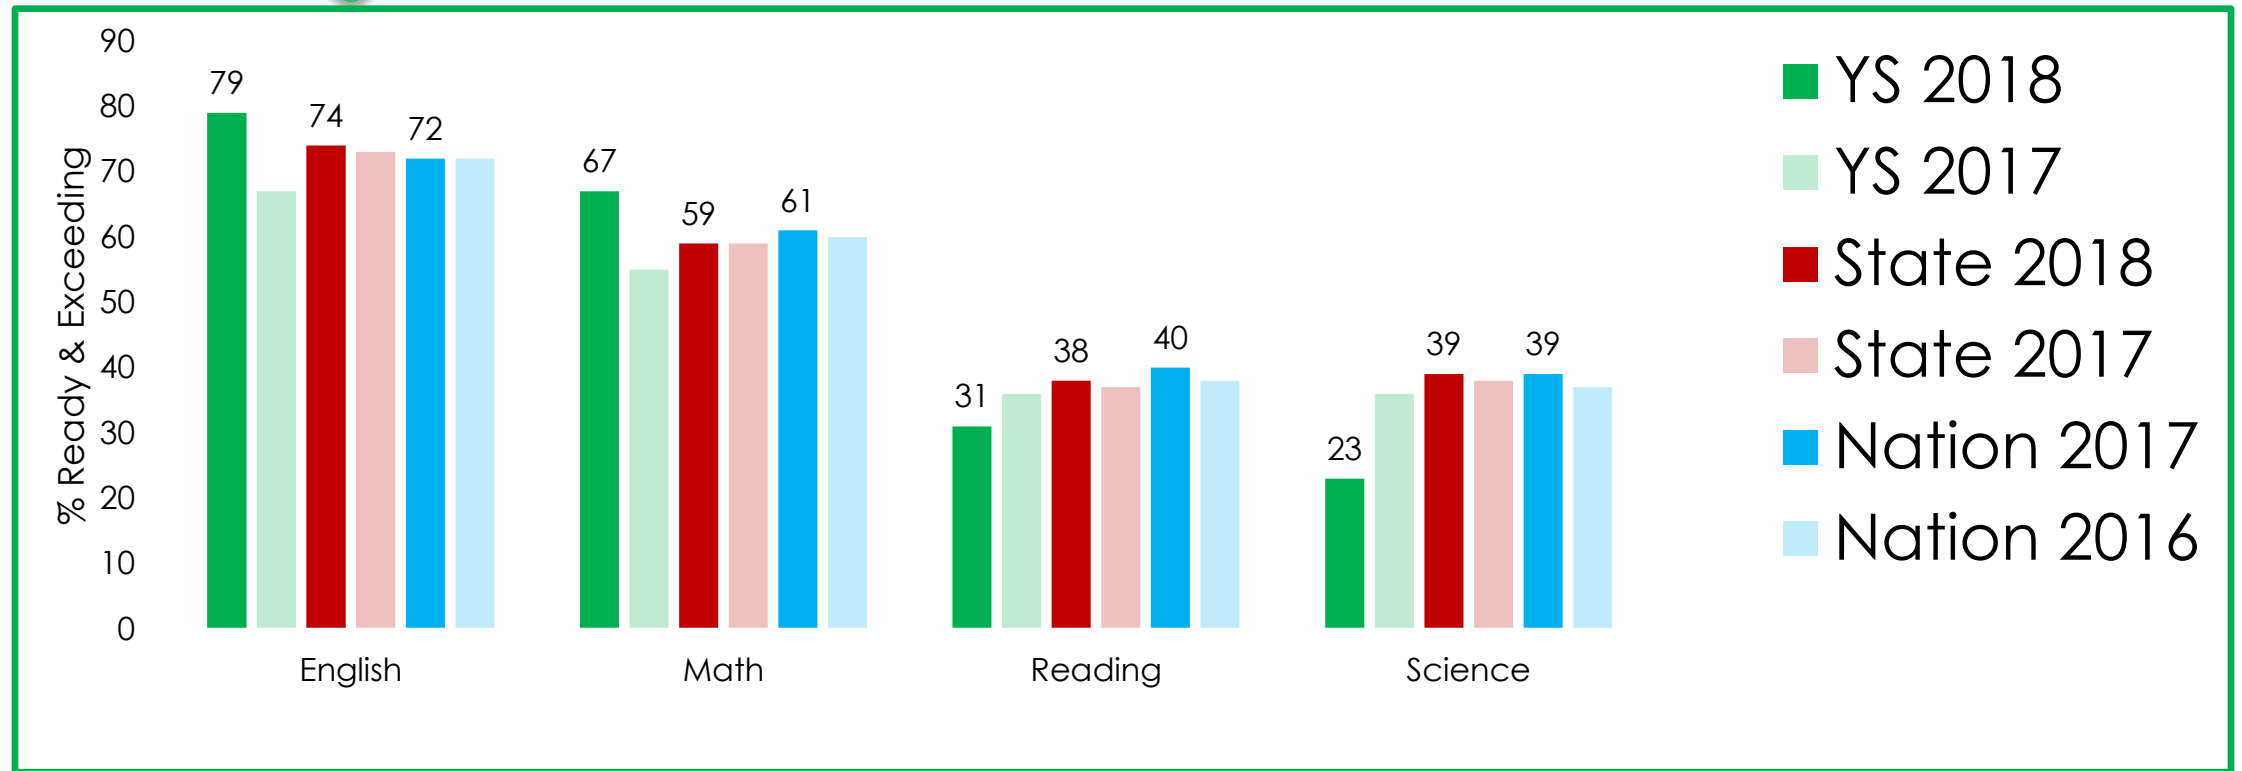

YELLYVILLE – SUMMIT SCHOOL DISTRICT

2018 TESTING OVERVIEW

ACT ASPIRE DISTRICT

PERCENT OF STUDENTS READY OR EXCEEDING
GRADES 3-10

ACT ASPIRE GRADE 3

PERCENT OF STUDENTS READY OR EXCEEDING

ACT ASPIRE GRADE 4

PERCENT OF STUDENTS READY OR EXCEEDING