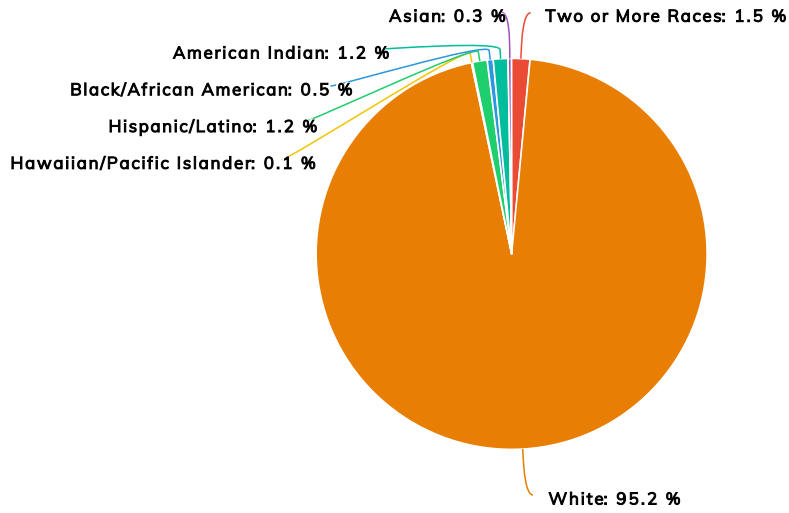

Statistics

College Going Rate	27%	English Learners	0%
Per Pupil Expenditures	$11,166.07	Low Income	74%
Graduation Rate	93%	Average Years Teaching Experience	7.75
Student to Teacher Ratio	7 : 1	Students Eligible to Receive Special Education	14%
Average Class Size	11		

Race/Ethnicity